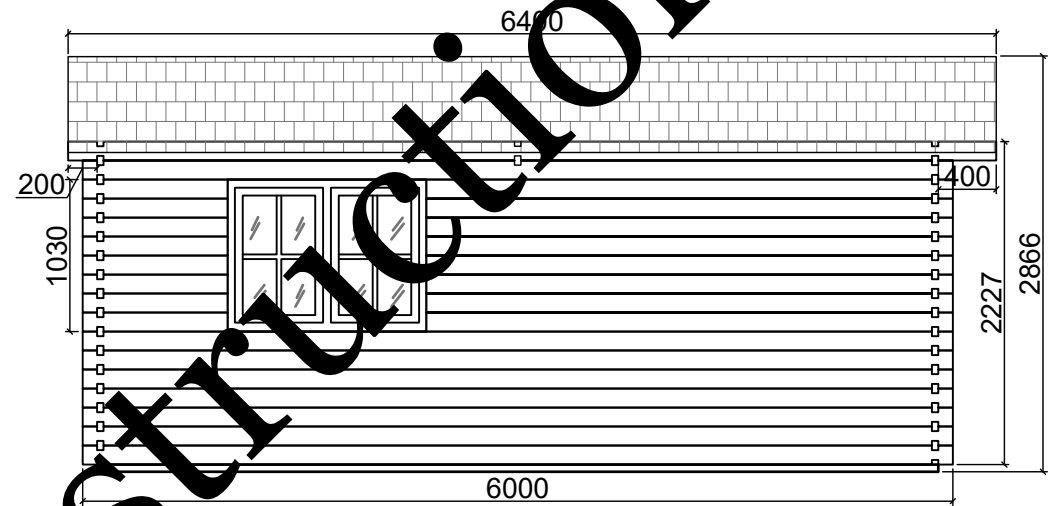

GARAGE & CARPORT GRENOBLE 36

S.T.M.B.

Garage+Carport
(6x6) 44mm

Base plan

S.T.M.B.

Construction

Garage+Carport
(6x6) 44mm

Façade A

Façade B

Façade C

Façade 3

S.T.M.B

Construction

S.T.M.B.

Garage+Carport
(6x6) 44mm

Construction