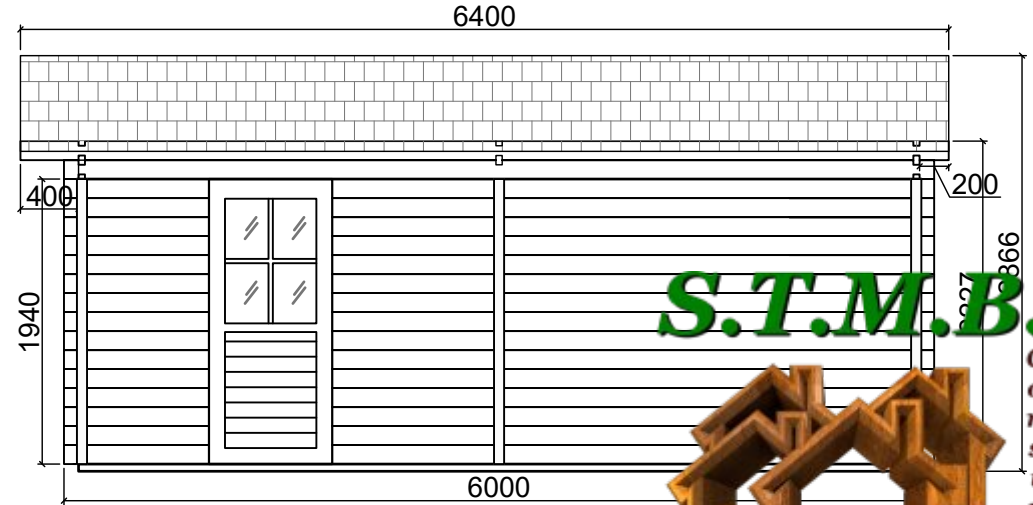

GARAGE & CARPORT GRENOBLE 36

S.T.M.B.

Garage+Carport
(6x6) 44mm

Base plan

S.T.M.B.

Construction

Garage+Carport
(6x6) 44mm

Façade A

Façade B

Façade C

Façade 3

S.T.M.B

Construction

S.T.M.B.

Garage+Carport
(6x6) 44mm

Construction