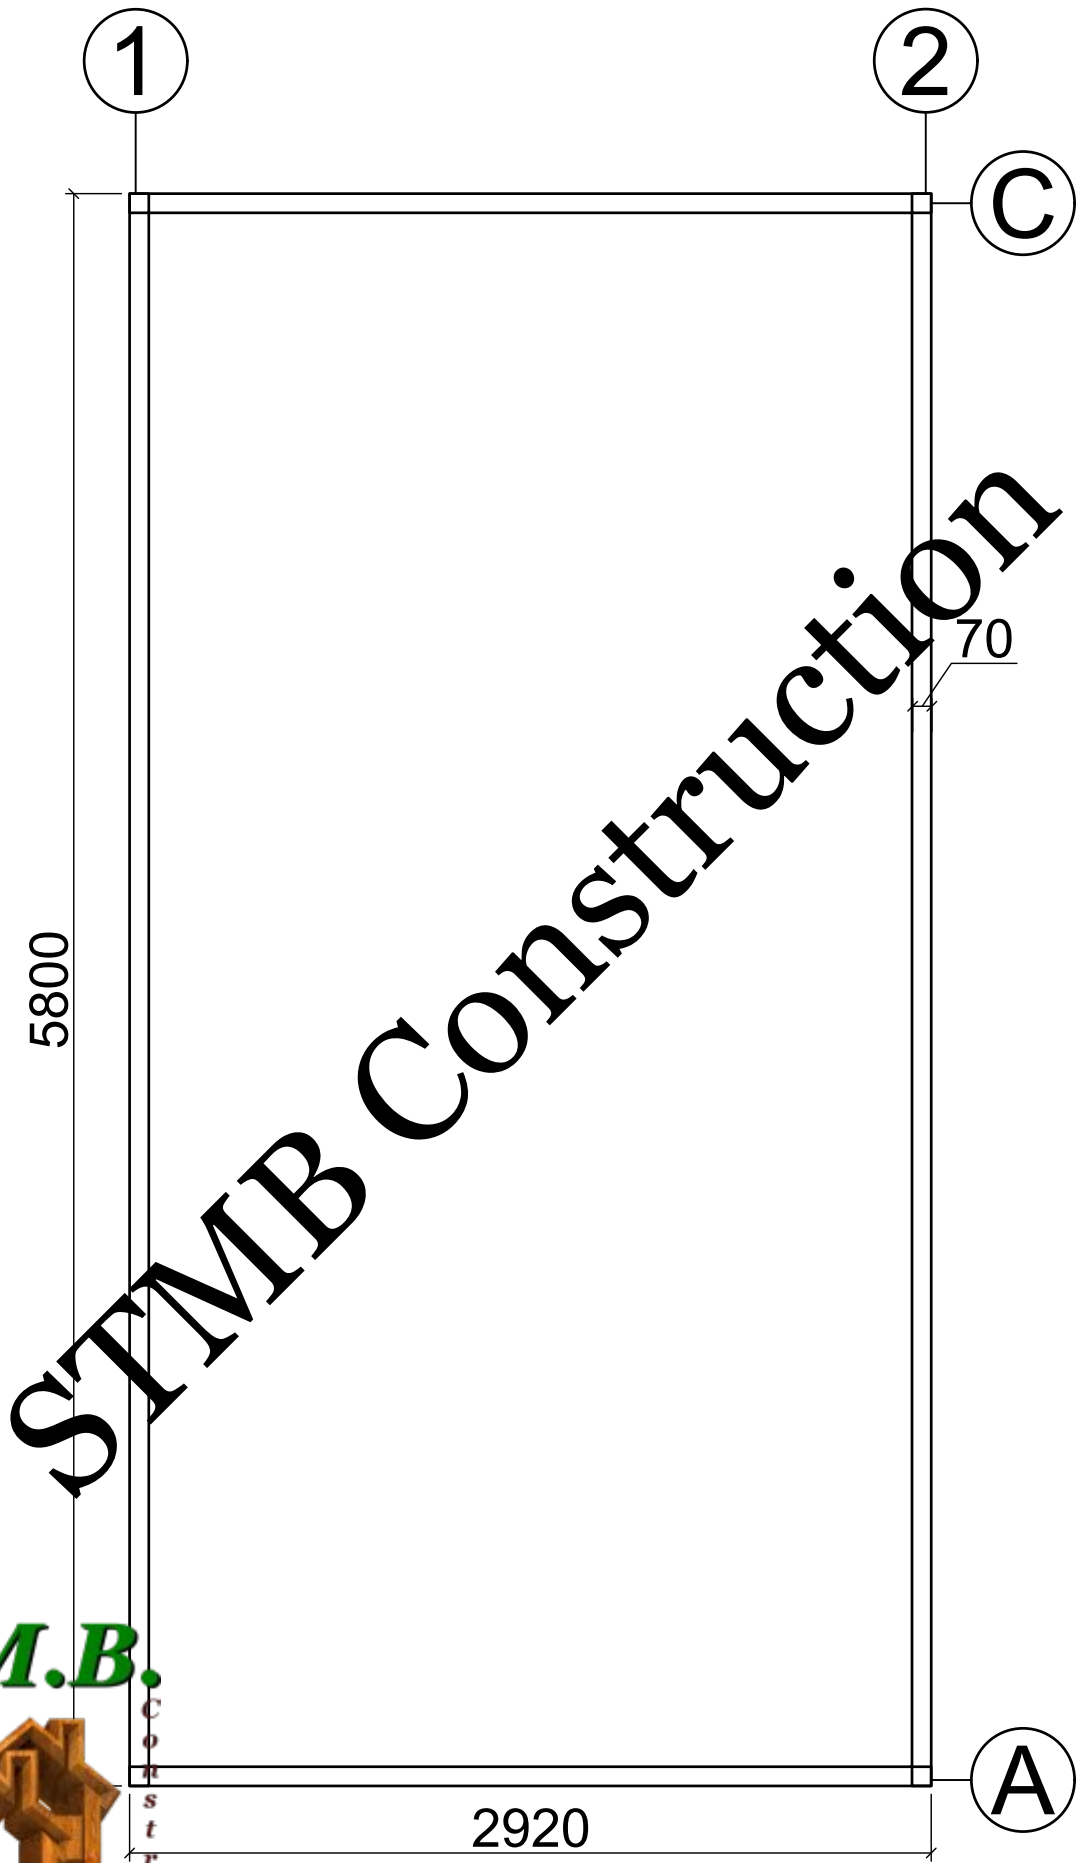

GARAGE & CARPORT GRENOBLE 36

S.T.M.B.

Garage+Carport
(6x6) 44mm

Base plan

S.T.M.B.

Construction

Garage+Carport
(6x6) 44mm

Façade A

Façade B

Façade C

Façade 3

S.T.M.B

Construction

S.T.M.B.

Garage+Carport
(6x6) 44mm

Construction