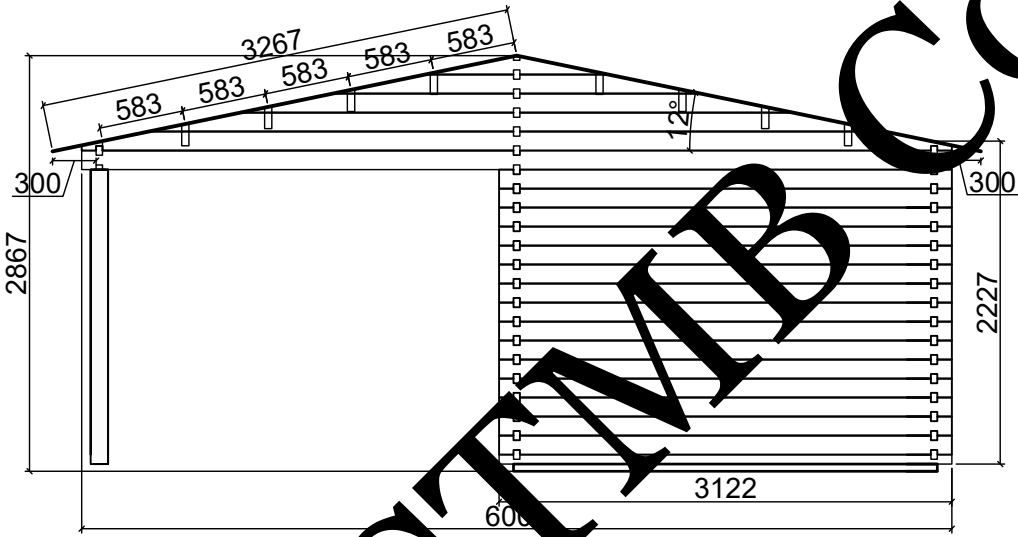

GARAGE & CARPORT GRENOBLE 36

S.T.M.B.

Garage+Carport
(6x6) 44mm

Base plan

S.T.M.B.

Construction

Garage+Carport
(6x6) 44mm

Façade A

Façade B

Façade C

Façade 3

S.T.M.B

Construction

S.T.M.B.

Garage+Carport
(6x6) 44mm

Construction