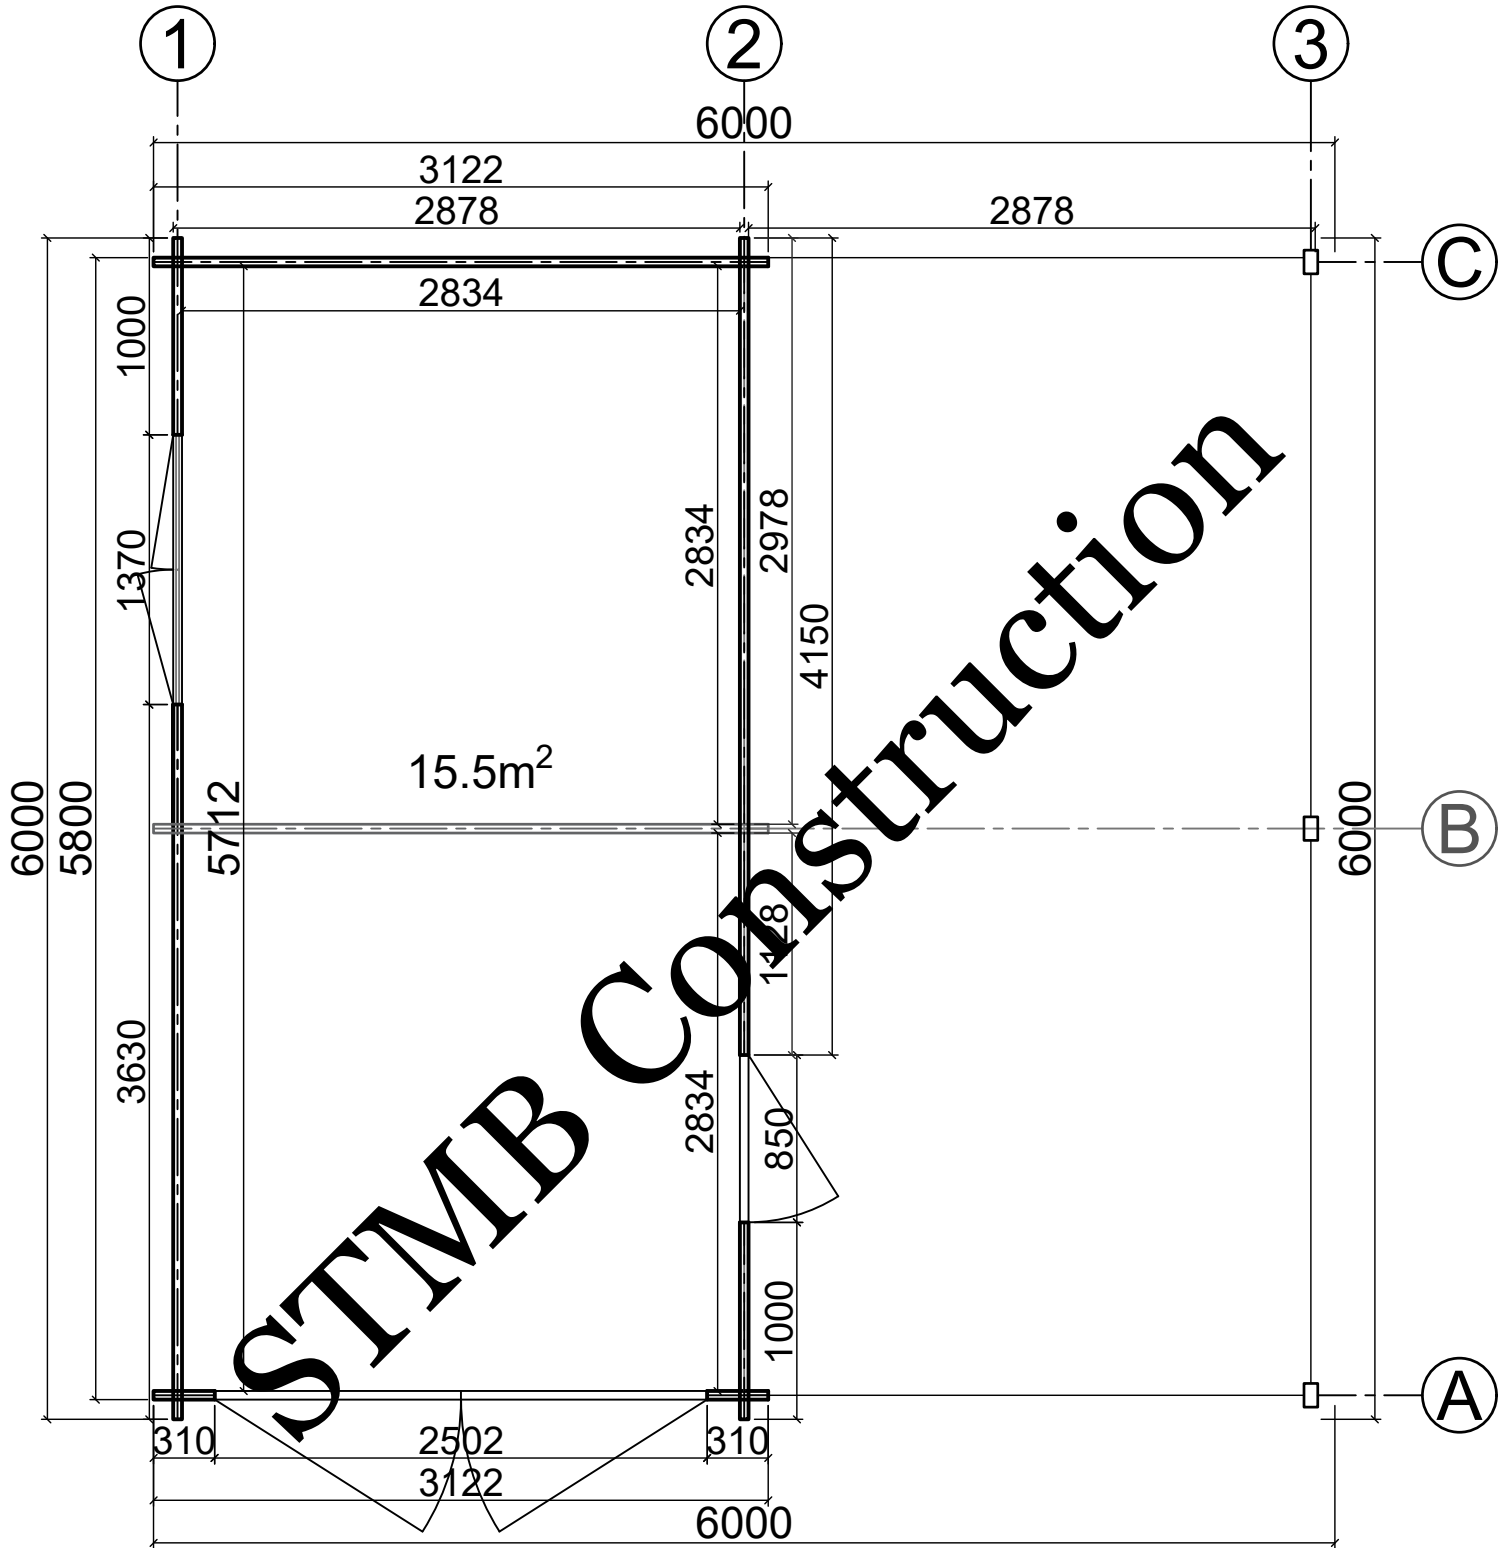

GARAGE & CARPORT GRENOBLE 36

S.T.M.B.

Garage+Carport
(6x6) 44mm

Base plan

S.T.M.B.

Construction

Garage+Carport
(6x6) 44mm

Façade A

Façade B

Façade C

Façade 3

S.T.M.B

Construction

S.T.M.B.

Garage+Carport
(6x6) 44mm

Construction