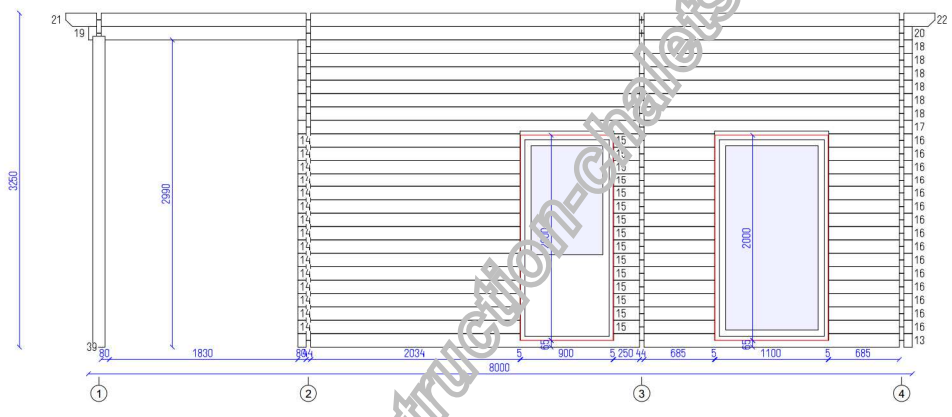

	Suopis	
	Sheet	Of
	1	10

www.studio-construction-chalets-bois.com

ANGERS 40		
Ground plan	Sheet 2	Of 10

ANGERS 40		
Wall 1	Sheet 3	Of 10

			ANGERS 40	
Wall A			Sheet 4	Of 10

www.stmb-construction.chalets-bois.com

			ANGERS 40	
Wall 4			Sheet 5	Of 10

			ANGERS 40	
Wall C		Sheet	Of	
		6	10	

ANGERS 40		
Wall 2	Sheet 7	Of 10

ANGERS 40		
Wall 3	Sheet 8	Of 10

www.stmb-construction-challets-bois.com

ANGERS 40		
Wall B	Sheet 9	Of 10

www.studio-construction-chalets-bois.com

ANGERS 40		
Lagių planas	Sheet 10	Of 10